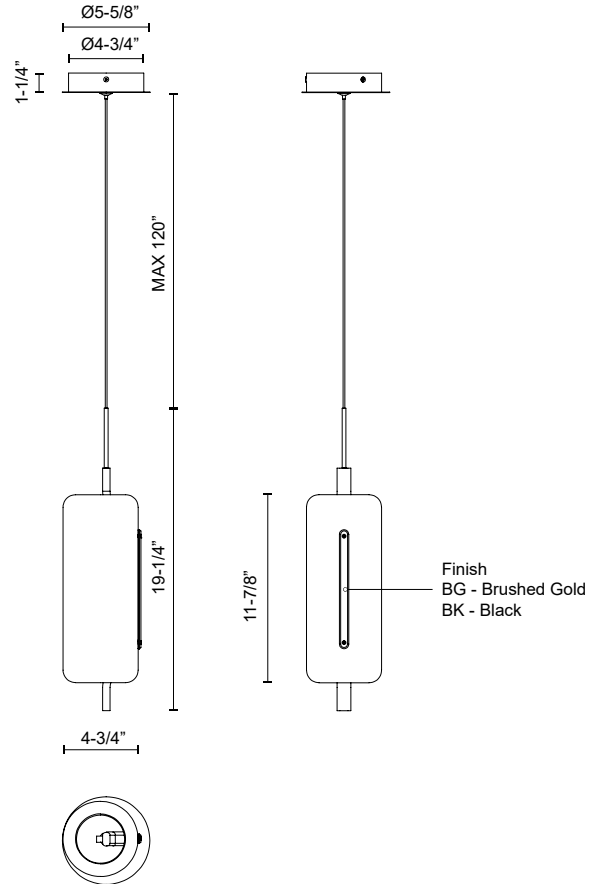

HILO PD28515-UNV

PENDANTS

PROJECT

Brushed Gold

Black

SPECIFICATION DETAILS

Fixture Dimensions	D4-3/4" x H19-1/4"
Light Source	LED with DC Driver
Wattage	11W
Total Lumens	935lm
Delivered Lumens	BG-687lm; BK-655lm;
Voltage	120-277V
Color Temperature	3000K
CRI (Ra)	90CRI
Optional Color Temps	2700K - 5000K Available, Minimum Order Quantities Apply
LED Rated Life	50,000 hours
Dimming	100% - 10%, TRIAC or ELV Dimmer (Not Included)
Diffuser Details	Frosted Acrylic Light Guide
Shade Details	Clear Glass Shade
Adjustable	Yes
Wire Length	120" Max
Wire Type	Black
Minimum Hang Height	24"
Sloped Ceiling Adaptable	Yes
Location	Dry
Illumination Direction	Up/Down
CEC Title 24 JA8	Yes, JA8-2022
Canopy Dimensions	D5-5/8" x H1-1/4"
Paint Finish	BG01; BK02;
Material	Aluminum + Steel + Glass

* For custom options, consult factory for details.

* For warranty information, please visit www.kuzcolighting.com/warranty

DESCRIPTION

Light and airy, the Hilo Collection uses Kuzco's signature light guide technology to illuminate your space brilliantly. The cylindrical glass shades allow for a clean, modern look that provides ample omnidirectional light to any room in the house. Available in brushed or powder-coated options.

KUZCO

CANADA: 19054 28TH AVENUE - SURREY, BC V3Z 6M3

USA: 3035 E. LONE MOUNTAIN ROAD - LAS VEGAS, NV 89081

WWW.KUZCOLIGHTING.COM

© 2023 KUZCO LIGHTING. ALL RIGHTS RESERVED.

COMMENT