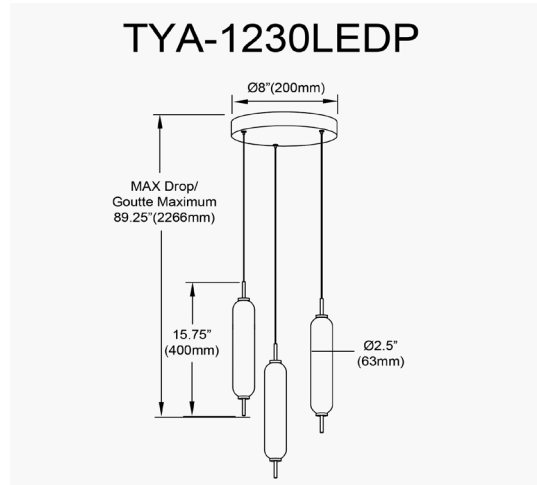

TYA-1230LEDP-MB - Typha 30W Multi Pendant, MB w/ WH Opal Glass

30W Matte Black Multi Light Pendant w/ White Opal Glass

Height	15.75"
Width/Length	8"
Depth	8"
Weight	7 lbs

Body Material	Metal
Finish/Color	Matte Black
Type of Finish	Painted

Light Qty	3
Light Base	LED
Light Max Watt	10
Light Inc	Yes
Light Lumens	2250(Initial) 900(Delivered)
Light CRI	90+
Light CCT	3000K
Light Life	30000 Hours

Dimmable	Dimmable
LED Compatible	Integrated LED
Total Wattage	30W

Second Material	Glass
Second Finish/Color	White
Second Type of Finish	Opal

Rated For	Damp Location
Voltage	120V

Approval	cUL or equivalent
Warranty	3 Year Limited
Install Position	Ceiling

Extension Length	72
-------------------------	----