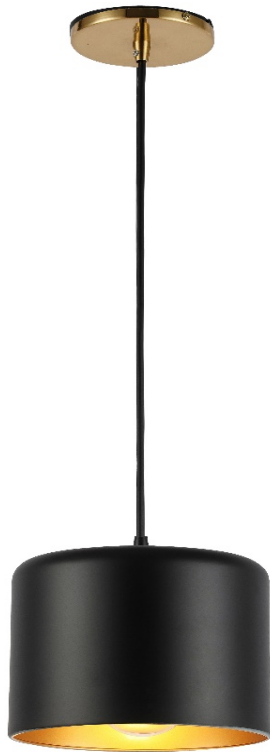

EMI-81P-AGB-MB - 1LT Incand Pendant, AGB w/ MB&GLD Shade

1 Light Incandescent Pendant, Aged Brass w/ Matte Black & Gold Shade

Height	6	No. of Bulbs	1
Width/Length	8	LED Compatible	LED Compatible
Depth	8	Total Wattage	60W
Weight	4		
Body Material	Metal	Second Material	Metal
Finish/Color	Matte Black	Second Finish/Color	Aged Brass
Type of Finish	Painted	Second Type of Finish	Electroplated
Bulb 1 Amount	1	Rated For Voltage	Dry Location 120V
Bulb 1 Base Type	E26	Approval	cUL or equivalent
Bulb 1 Max Watt.	60W	Warranty	1 Year
Bulb 1 Included	No	Instal Position	Ceiling
Bulb 1 Lumens			
Bulb 1 CRI			

Date:	Notes:
Fixture Type:	
Job Name:	

Lighting • LED • Shades • Custom Designs

TORONTO | BUFFALO | LIGHTFAIR | DALLAS MARKET CENTRE # 4303

 www.dainolite.com
 1-888-564-1262
  dainolite@dainolite.com
 /dainolite
  /dainoliteld
  /dainolite